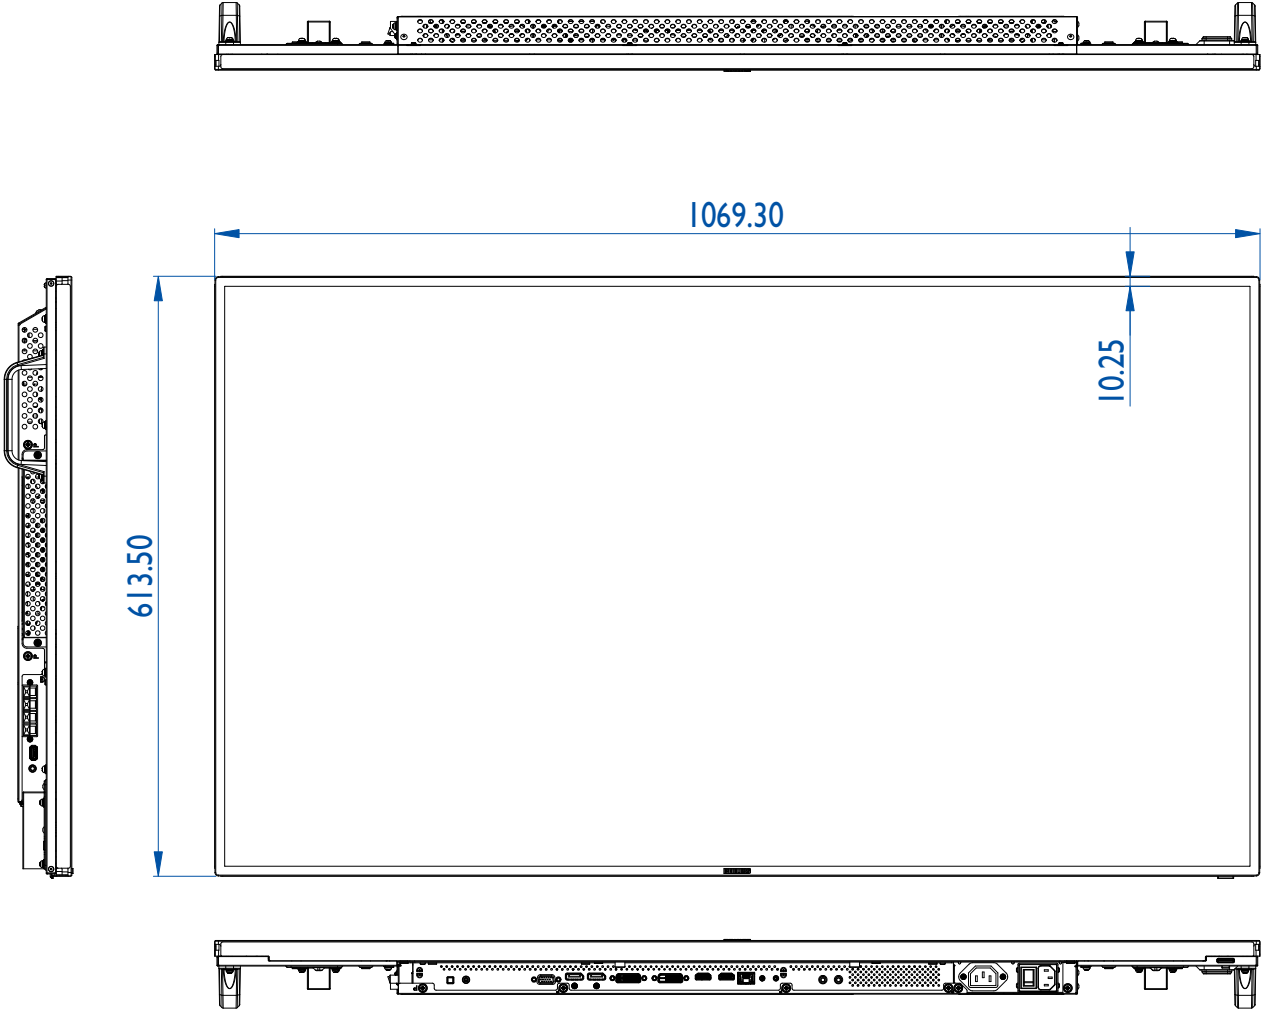

Philips BDL4765EL/11

Version: 1.2

Release Date: 2015/05/22

Wall Mount Hole Specifaciton

Available screw length: $L=10+X$
 Max. screw length: $L_{max}=B+X$

Type	Screw Size	L	$L_{max}=B+X$	A	C
WI	M6	$10+X$	$14.6+Xmm$	4.5mm	17.3mm

Where
 No thread distance: A
 Thickness of wall mount plate: X