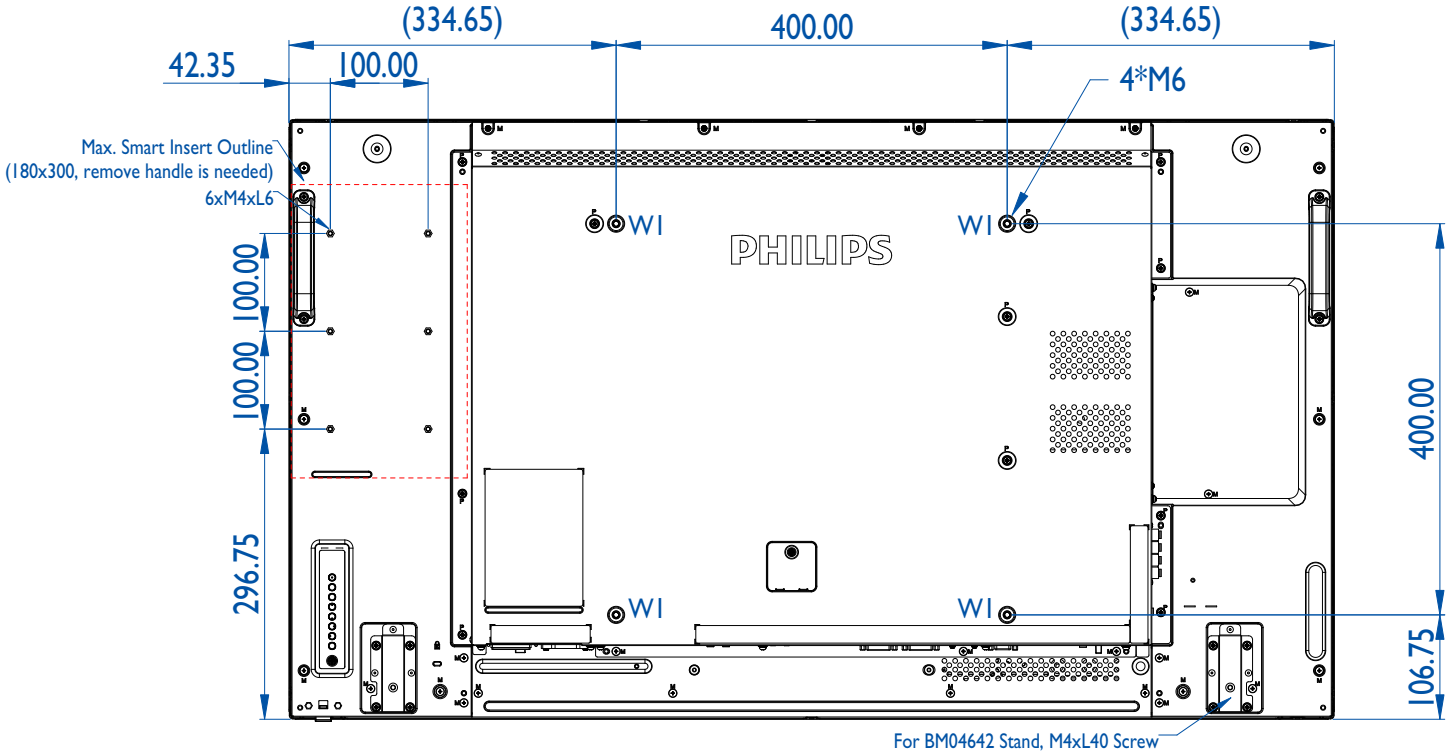

Philips BDL4765EL/11

Version: 1.2

Release Date: 2015/05/22

Wall Mount Hole Specifaciton

Available screw length: $L=10+X$
 Max. screw length: $L_{max}=B+X$

Type	Screw Size	L	$L_{max}=B+X$	A	C
WI	M6	$10+X$	$14.6+Xmm$	4.5mm	17.3mm

Where
 No thread distance: A
 Thickness of wall mount plate: X