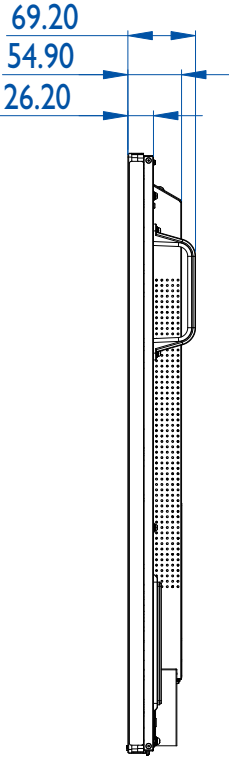

Philips BDL4765EL/11

Version: 1.2

Release Date: 2015/05/22

Wall Mount Hole Specifaciton

Available screw length: $L=10+X$
 Max. screw length: $L_{max}=B+X$

Type	Screw Size	L	$L_{max}=B+X$	A	C
WI	M6	$10+X$	$14.6+Xmm$	4.5mm	17.3mm

Where
 No thread distance: A
 Thickness of wall mount plate: X